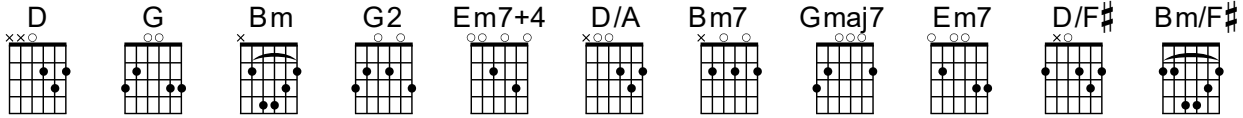

BUILD MY LIFE

Brett Younker, Karl Martin,
Kirby Kaple, Matt Redman & Pat Barrett

Key = D Time = 4/4 ♩ = 72

Intro: D [4 bars]

Verse 1:

D G
Worthy of ev'ry song we could ever sing
D G
Worthy of all the praise we could ever bring
D G
(2° You are) Worthy of ev'ry breath we could ever breathe
Bm G
We live for You. (2° Ev'rything for You, Jesus)

Verse 2:

D G
Jesus, the name above ev'ry other name
D G
Jesus, the only one who could ever save
D G
You're worthy of ev'ry breath we could ever breathe
Bm G G
We live for You, (1°oh, we live for You) (2° only You)

Bridge: ||: G | A | Bm | D/F# :|| x2

G A Bm D/F#
I will build my life upon Your love It is a firm foundation
G A Bm D/F#
I will put my trust in You alone and I will not be shaken [Repeat 7 times]
G A Bm D/F#
I will build my life upon Your love It is a firm foundation
G A Bm/F# D/A
I will put my trust in You alone and I will not be shaken [To Chorus]